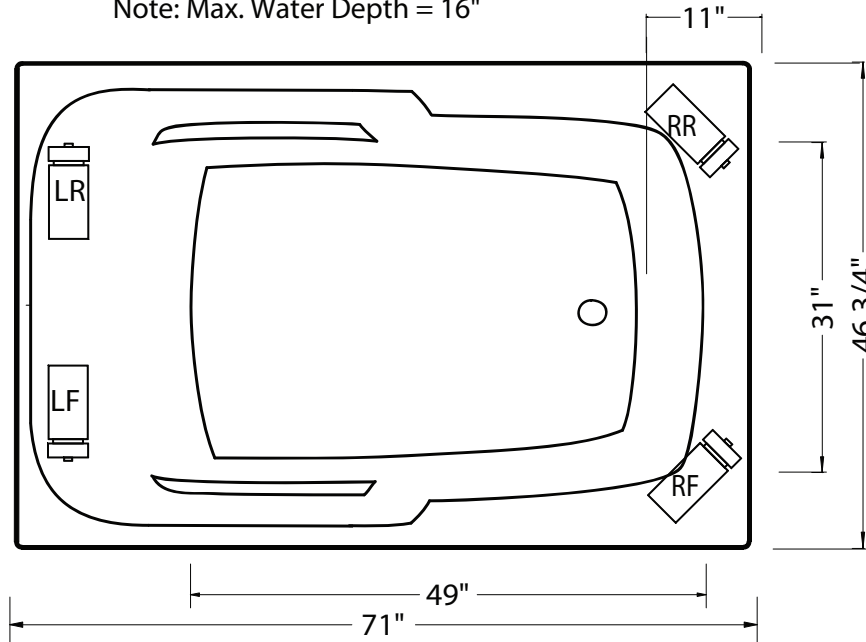

Note: Max. Water Depth = 16"

**MODEL:** QUARTZ 6

**SIZE:** 46.75" x 71"

**AVERAGE FILL (GAL):** 70 GALLONS

**ELECTRICAL REQUIREMENT:** 110V 20 AMP CIRCUIT

**WATER JETS (WHIRLPOOL):** 4 ADJUSTABLE, 2 PULSATING

**WATER JETS (THERAPY WP):** 4 ADJUSTABLE, 6 SPINNING MICROJET

**AIR JETS (AIR BATH):** 24 AIR INJECTOR JETS

**INSULATION:** R-15 SPRAY FOAM (OPTIONAL ON SOAKER)

**INLINE HEATER:** OPTIONAL 110V (N/A ON AIR BATH)

Inline heater requires additional 20 Amp 110v GFCI circuit

Deck cutout dimensions should be 2" smaller than tub dimensions

Controls will be surface mounted near the desired pump location

*Soaker*

*Whirlpool*