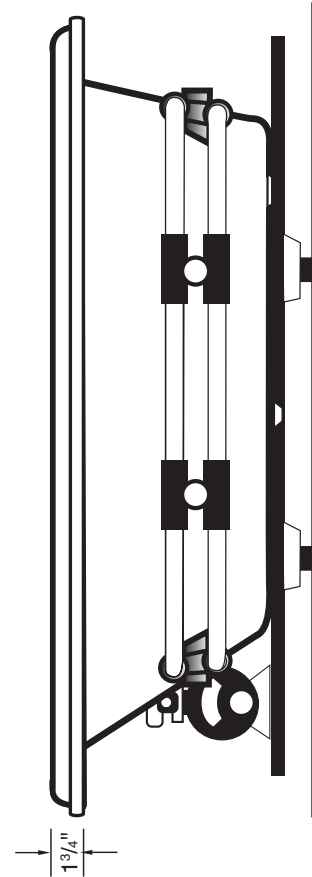

PETITE 3660PW

S P E C I F I C A T I O N S

• All dimensions are plus or minus 1/4" (Maximum Tolerance)
 • Atlantis Whirlpools reserve the right to make changes without notice.
 • Copyright © All Rights Reserved

DRAWING NOT TO SCALE

MODEL: 3660PW

SIZE: 36" X 60"

EST. BOXED WEIGHT: 100 lbs. (TUB ONLY)

EST. BOXED WEIGHT: 124 lbs. (WHIRLPOOL OR AIR)

EST. BOXED WEIGHT: 178 lbs. (WHIRLPOOL w/AIR)

BOXED SIZE: 71" X 39" X 24"

AVERAGE FILL (gallons): 35

PUMP SIZE: 1.5 HP

BLOWER: 1.0 HP

ELECTRICAL: 110V 20 AMP CIRCUIT

MATERIAL: Acrylic reinforced fiberglass

Standard Colors: White, Bone, Almond,
Biscuit, Sterling Silver, Linen

Standard Features: Air Switch

Jets: 8 Star Jets

Air Controls: 2

Suction Fittings: 1

Air Injectors: 20

Interior Depth	Interior Length Top	Interior Width Top	Interior Length Bottom	Interior Width Bottom
19 3/4	52 1/2	28 1/4	41	25

ANSI-Z.124.1
ASME-A.112.19.7