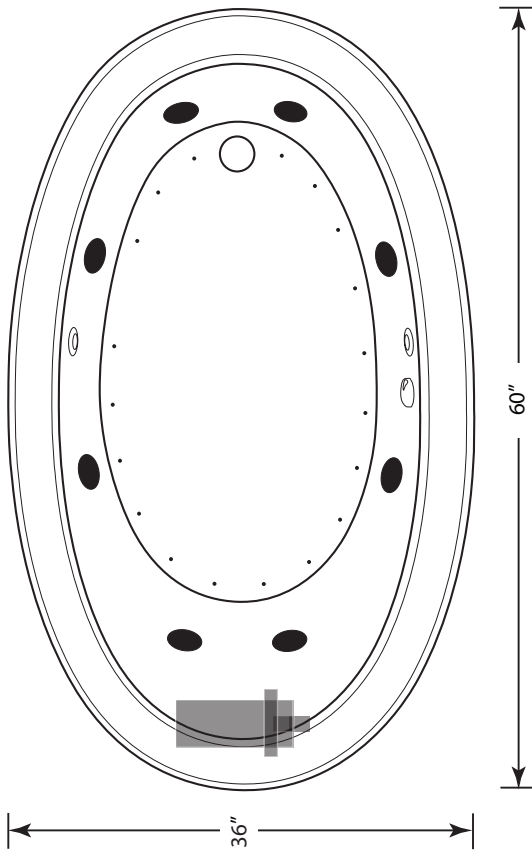

PETITE 3660PW

S P E C I F I C A T I O N S

• All dimensions are plus or minus 1/4" (Maximum Tolerance)
 • Atlantis Whirlpools reserve the right to make changes without notice.
 • Copyright © All Rights Reserved

DRAWING NOT TO SCALE

MODEL: 3660PW

SIZE: 36" X 60"

EST. BOXED WEIGHT: 100 lbs. (TUB ONLY)

EST. BOXED WEIGHT: 124 lbs. (WHIRLPOOL OR AIR)

EST. BOXED WEIGHT: 178 lbs. (WHIRLPOOL w/AIR)

BOXED SIZE: 71" X 39" X 24"

AVERAGE FILL (gallons): 35

PUMP SIZE: 1.5 HP

BLOWER: 1.0 HP

ELECTRICAL: 110V 20 AMP CIRCUIT

MATERIAL: Acrylic reinforced fiberglass

Standard Colors: White, Bone, Almond,
Biscuit, Sterling Silver, Linen

Standard Features: Air Switch

Jets: 8 Star Jets

Air Controls: 2

Suction Fittings: 1

Air Injectors: 20

Interior Depth	Interior Length Top	Interior Width Top	Interior Length Bottom	Interior Width Bottom
19 3/4	52 1/2	28 1/4	41	25

ANSI-Z.124.1
ASME-A.112.19.7