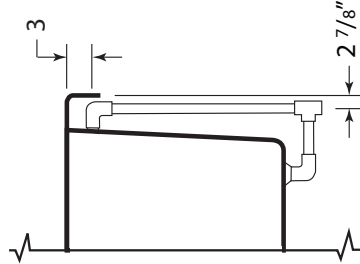

PETITE 3660PW

S P E C I F I C A T I O N S

• All dimensions are plus or minus 1/4" (Maximum Tolerance)
 • Atlantis Whirlpools reserve the right to make changes without notice.
 • Copyright © All Rights Reserved

DRAWING NOT TO SCALE

MODEL: 3660PW

SIZE: 36" X 60"

EST. BOXED WEIGHT: 100 lbs. (TUB ONLY)

EST. BOXED WEIGHT: 124 lbs. (WHIRLPOOL OR AIR)

EST. BOXED WEIGHT: 178 lbs. (WHIRLPOOL w/AIR)

BOXED SIZE: 71" X 39" X 24"

AVERAGE FILL (gallons): 35

PUMP SIZE: 1.5 HP

BLOWER: 1.0 HP

ELECTRICAL: 110V 20 AMP CIRCUIT

MATERIAL: Acrylic reinforced fiberglass

Standard Colors: White, Bone, Almond,
Biscuit, Sterling Silver, Linen

Standard Features: Air Switch