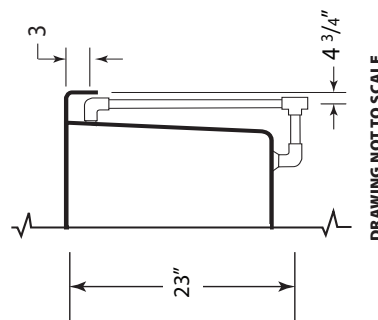

EROS 4272EW

S P E C I F I C A T I O N S

• All dimensions are plus or minus 1/4" (Maximum Tolerance)
 • Atlantis Whirlpools reserve the right to make changes without notice.
 • Copyright © All Rights Reserved

DRAWING NOT TO SCALE

MODEL: 4272EW

SIZE: 41 3/8" X 71"

EST. BOXED WEIGHT: 155 lbs. (TUB ONLY)

EST. BOXED WEIGHT: 190 lbs. (WHIRLPOOL OR AIR)

EST. BOXED WEIGHT: 237 lbs. (WHIRLPOOL w/AIR)

BOXED SIZE: 45" X 78" X 28"

AVERAGE FILL (gallons): 50

PUMP SIZE: 1.5 HP

BLOWER: 1.0 HP

ELECTRICAL: 110V 20 AMP CIRCUIT

MATERIAL: Acrylic reinforced fiberglass

Standard Colors: White, Bone, Almond,
Biscuit, Sterling Silver, Linen

Standard Features: Air Switch

Jets: 8 Star Jets

Air Controls: 2

Suction Fittings: 1

Air Injectors: 30

Interior Depth	Interior Length Top	Interior Width Top	Interior Length Bottom	Interior Width Bottom
19 1/4	60	32 1/2	45 1/2	24 1/2

ANSI-Z.124.1
ASME-A.112.19.7