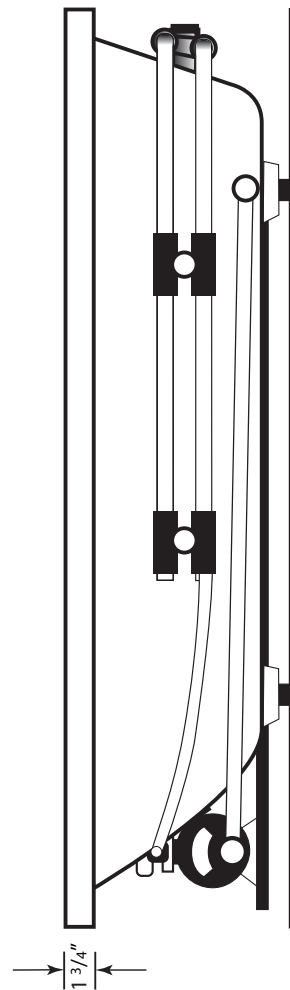

EROS 4272EW

S P E C I F I C A T I O N S

• All dimensions are plus or minus 1/4" (Maximum Tolerance)
 • Atlantis Whirlpools reserve the right to make changes without notice.
 • Copyright © All Rights Reserved

DRAWING NOT TO SCALE

MODEL: 4272EW

SIZE: 41 3/8" X 71"

EST. BOXED WEIGHT: 155 lbs. (TUB ONLY)

EST. BOXED WEIGHT: 190 lbs. (WHIRLPOOL OR AIR)

EST. BOXED WEIGHT: 237 lbs. (WHIRLPOOL w/AIR)

BOXED SIZE: 45" X 78" X 28"

AVERAGE FILL (gallons): 50

PUMP SIZE: 1.5 HP

BLOWER: 1.0 HP

ELECTRICAL: 110V 20 AMP CIRCUIT

MATERIAL: Acrylic reinforced fiberglass

Standard Colors: White, Bone, Almond,
Biscuit, Sterling Silver, Linen

Standard Features: Air Switch