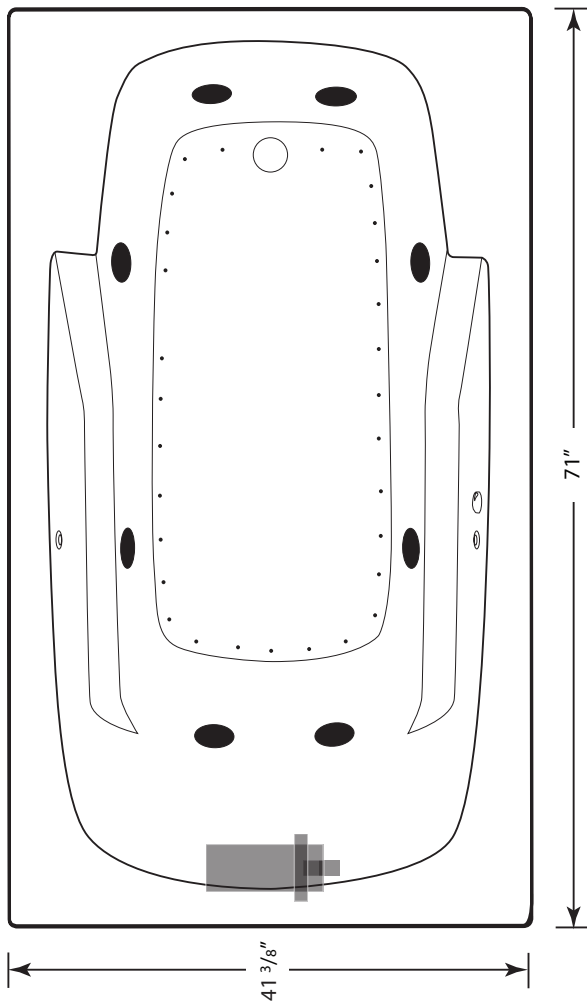

EROS 4272EW

S P E C I F I C A T I O N S

• All dimensions are plus or minus 1/4" (Maximum Tolerance)
 • Atlantis Whirlpools reserve the right to make changes without notice.
 • Copyright © All Rights Reserved

DRAWING NOT TO SCALE

MODEL: 4272EW

SIZE: 41 3/8" X 71"

EST. BOXED WEIGHT: 155 lbs. (TUB ONLY)

EST. BOXED WEIGHT: 190 lbs. (WHIRLPOOL OR AIR)

EST. BOXED WEIGHT: 237 lbs. (WHIRLPOOL w/AIR)

BOXED SIZE: 45" X 78" X 28"

AVERAGE FILL (gallons): 50

PUMP SIZE: 1.5 HP

BLOWER: 1.0 HP

ELECTRICAL: 110V 20 AMP CIRCUIT

MATERIAL: Acrylic reinforced fiberglass

Standard Colors: White, Bone, Almond,
Biscuit, Sterling Silver, Linen

Standard Features: Air Switch