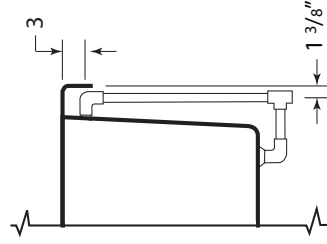

EROS 3260EW

S P E C I F I C A T I O N S

• All dimensions are plus or minus 1/4" (Maximum Tolerance)
 • Atlantis Whirlpools reserve the right to make changes without notice.
 • Copyright © All Rights Reserved

DRAWING NOT TO SCALE

MODEL: 3260EW

SIZE: 31 3/4" X 59"

EST. BOXED WEIGHT: 103 lbs. (TUB ONLY)

EST. BOXED WEIGHT: 134 lbs. (WHIRLPOOL OR AIR)

EST. BOXED WEIGHT: 155 lbs. (WHIRLPOOL w/AIR)

BOXED SIZE: 71" X 35 X 24"

AVERAGE FILL (gallons): 40

PUMP SIZE: 1.5 HP

BLOWER: 1.0 HP

ELECTRICAL: 110V 20 AMP CIRCUIT

MATERIAL: Acrylic reinforced fiberglass

Standard Colors: White, Bone, Almond,
Biscuit, Sterling Silver, Linen

Standard Features: Air Switch