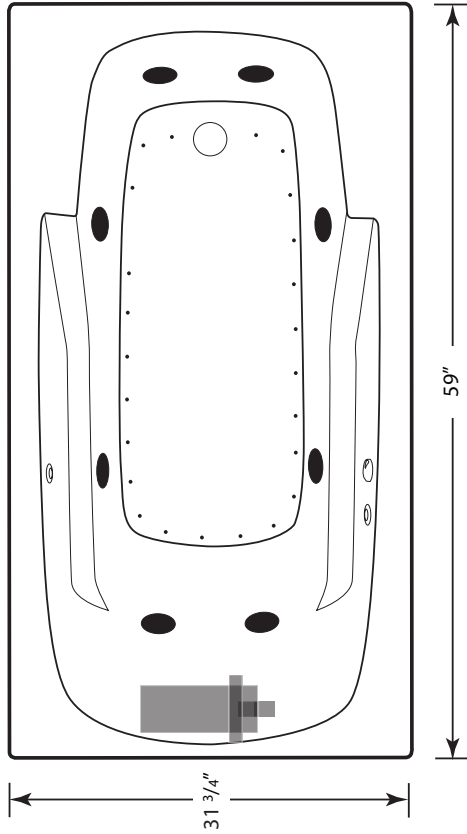

EROS 3260EW

S P E C I F I C A T I O N S

• All dimensions are plus or minus 1/4" (Maximum Tolerance)
 • Atlantis Whirlpools reserve the right to make changes without notice.
 • Copyright © All Rights Reserved

DRAWING NOT TO SCALE

MODEL: 3260EW

SIZE: 31 3/4" X 59"

EST. BOXED WEIGHT: 103 lbs. (TUB ONLY)

EST. BOXED WEIGHT: 134 lbs. (WHIRLPOOL OR AIR)

EST. BOXED WEIGHT: 155 lbs. (WHIRLPOOL w/AIR)

BOXED SIZE: 71" X 35 X 24"

AVERAGE FILL (gallons): 40

PUMP SIZE: 1.5 HP

BLOWER: 1.0 HP

ELECTRICAL: 110V 20 AMP CIRCUIT

MATERIAL: Acrylic reinforced fiberglass

Standard Colors: White, Bone, Almond,
Biscuit, Sterling Silver, Linen

Standard Features: Air Switch

Jets: 8 Star Jets

Air Controls: 2

Suction Fittings: 1

Air Injectors: 24

Interior Depth	Interior Length Top	Interior Width Top	Interior Length Bottom	Interior Width Bottom
18 3/4	55 1/2	26 1/4	40 1/2	17

ANSI-Z.124.1
ASME-A.112.19.7