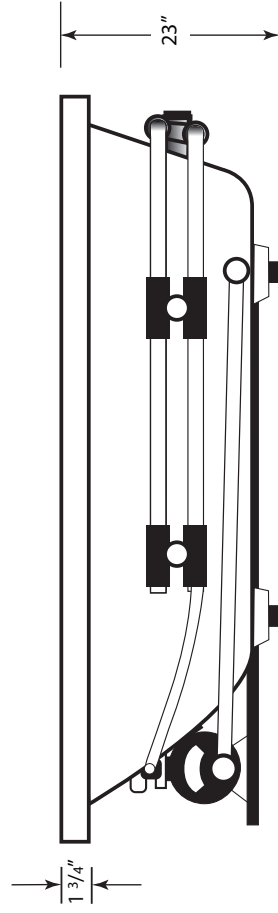

EROS 3260EW

S P E C I F I C A T I O N S

• All dimensions are plus or minus 1/4" (Maximum Tolerance)
 • Atlantis Whirlpools reserve the right to make changes without notice.
 • Copyright © All Rights Reserved

DRAWING NOT TO SCALE

MODEL: 3260EW

SIZE: 31 3/4" X 59"

EST. BOXED WEIGHT: 103 lbs. (TUB ONLY)

EST. BOXED WEIGHT: 134 lbs. (WHIRLPOOL OR AIR)

EST. BOXED WEIGHT: 155 lbs. (WHIRLPOOL w/AIR)

BOXED SIZE: 71" X 35 X 24"

AVERAGE FILL (gallons): 40

PUMP SIZE: 1.5 HP

BLOWER: 1.0 HP

ELECTRICAL: 110V 20 AMP CIRCUIT

MATERIAL: Acrylic reinforced fiberglass

Standard Colors: White, Bone, Almond,
Biscuit, Sterling Silver, Linen

Standard Features: Air Switch

Jets: 8 Star Jets

Air Controls: 2

Suction Fittings: 1

Air Injectors: 24

Interior Depth	Interior Length Top	Interior Width Top	Interior Length Bottom	Interior Width Bottom
18 3/4	55 1/2	26 1/4	40 1/2	17

ANSI-Z.124.1
ASME-A.112.19.7