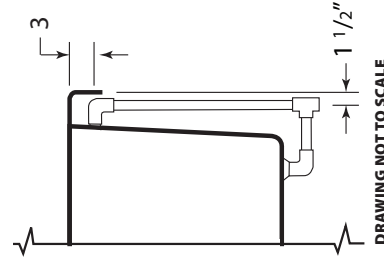

VENETIAN 4272VNW

S P E C I F I C A T I O N S

• All dimensions are plus or minus 1/4" (Maximum Tolerance)
 • Atlantis Whirlpools reserve the right to make changes without notice.
 • Copyright © All Rights Reserved

DRAWING NOT TO SCALE

MODEL: 4272VNW

SIZE: 42" X 72"

EST. BOXED WEIGHT: 110 lbs. (TUB ONLY)

EST. BOXED WEIGHT: 160 lbs. (WHIRLPOOL OR AIR)

EST. BOXED WEIGHT: 195 lbs. (WHIRLPOOL w/AIR)

BOXED SIZE: 45" X 81" X 24"