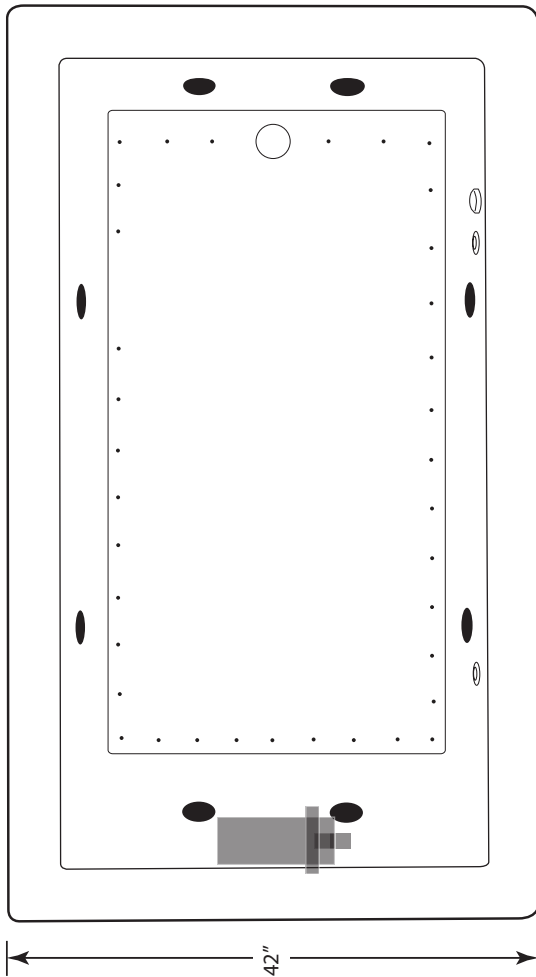

VENETIAN 4272VNW

S P E C I F I C A T I O N S

• All dimensions are plus or minus 1/4" (Maximum Tolerance)
 • Atlantis Whirlpools reserve the right to make changes without notice.
 • Copyright © All Rights Reserved

DRAWING NOT TO SCALE

MODEL: 4272VNW

SIZE: 42" X 72"

EST. BOXED WEIGHT: 110 lbs. (TUB ONLY)

EST. BOXED WEIGHT: 160 lbs. (WHIRLPOOL OR AIR)

EST. BOXED WEIGHT: 195 lbs. (WHIRLPOOL w/AIR)

BOXED SIZE: 45" X 81" X 24"

AVERAGE FILL (gallons): 75

PUMP SIZE: 1.5 HP

BLOWER: 1.0 HP

ELECTRICAL: 110V 20 AMP CIRCUIT

MATERIAL: Acrylic reinforced fiberglass

Standard Colors: White, Bone, Almond,
Biscuit, Sterling Silver, Linen

Standard Features: Air Switch