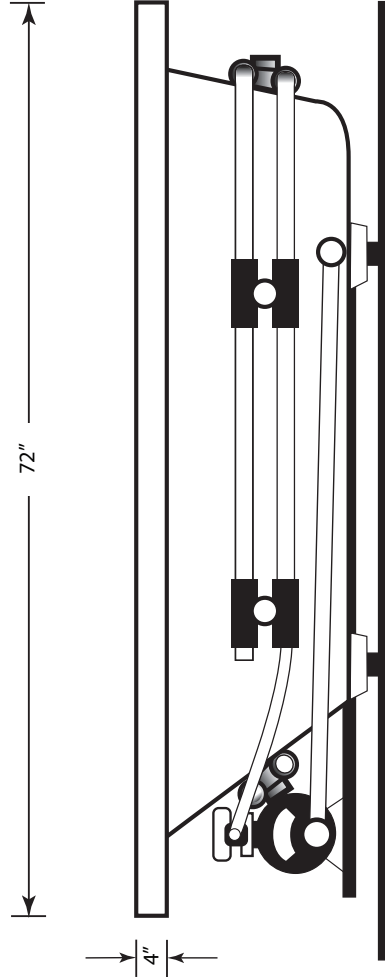

VENETIAN 4272VNW

S P E C I F I C A T I O N S

• All dimensions are plus or minus 1/4" (Maximum Tolerance)
 • Atlantis Whirlpools reserve the right to make changes without notice.
 • Copyright © All Rights Reserved

DRAWING NOT TO SCALE

MODEL: 4272VNW

SIZE: 42" X 72"

EST. BOXED WEIGHT: 110 lbs. (TUB ONLY)

EST. BOXED WEIGHT: 160 lbs. (WHIRLPOOL OR AIR)

EST. BOXED WEIGHT: 195 lbs. (WHIRLPOOL w/AIR)

BOXED SIZE: 45" X 81" X 24"

AVERAGE FILL (gallons): 75

PUMP SIZE: 1.5 HP

BLOWER: 1.0 HP

ELECTRICAL: 110V 20 AMP CIRCUIT

MATERIAL: Acrylic reinforced fiberglass

Standard Colors: White, Bone, Almond,
Biscuit, Sterling Silver, Linen

Standard Features: Air Switch