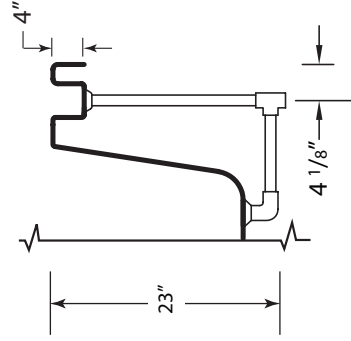

INFINITY 4678IW

S P E C I F I C A T I O N S

• All dimensions are plus or minus 1/4" (Maximum Tolerance)
 • Atlantis Whirlpools reserve the right to make changes without notice.
 • Copyright © All Rights Reserved

DRAWING NOT TO SCALE

MODEL: 4678IW

SIZE: 45" X 78"

EST. BOXED WEIGHT: 180 lbs. (TUB ONLY)

EST. BOXED WEIGHT: 220 lbs. (WHIRLPOOL OR AIR)

EST. BOXED WEIGHT: 245 lbs. (WHIRLPOOL w/AIR)

BOXED SIZE: 50" X 86" X 40"

AVERAGE FILL (gallons): 130

PUMP SIZE: 1.5 HP

BLOWER: 1.0 HP

ELECTRICAL: 110V 20 AMP CIRCUIT

MATERIAL: Acrylic reinforced fiberglass

Standard Colors: White, Bone, Almond,
Biscuit, Sterling Silver, Linen

Standard Features: Air Switch

Jets: 8 Star Jets

Air Controls: 2

Suction Fittings: 1

Air Injectors: 38

Interior Depth	Interior Length Top	Interior Width Top	Interior Length Bottom	Interior Width Bottom
20	60 3/4	27 3/4	58	25

ANSI-Z.124.1
ASME-A.112.19.7