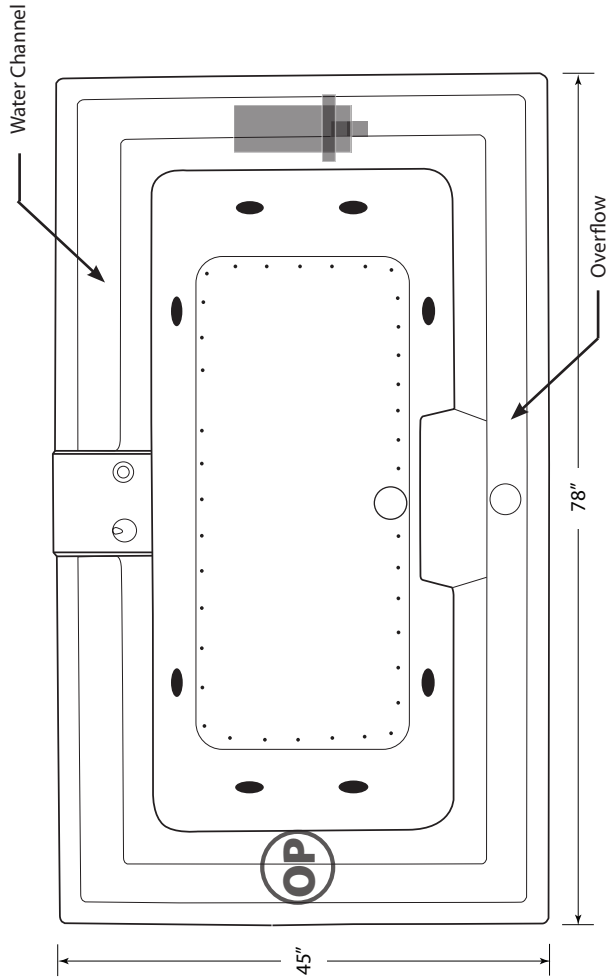

INFINITY 4678IW

S P E C I F I C A T I O N S

• All dimensions are plus or minus 1/4" (Maximum Tolerance)
 • Atlantis Whirlpools reserve the right to make changes without notice.
 • Copyright © All Rights Reserved

DRAWING NOT TO SCALE

MODEL: 4678IW

SIZE: 45" X 78"

EST. BOXED WEIGHT: 180 lbs. (TUB ONLY)

EST. BOXED WEIGHT: 220 lbs. (WHIRLPOOL OR AIR)

EST. BOXED WEIGHT: 245 lbs. (WHIRLPOOL w/AIR)

BOXED SIZE: 50" X 86" X 40"

AVERAGE FILL (gallons): 130

PUMP SIZE: 1.5 HP

BLOWER: 1.0 HP

ELECTRICAL: 110V 20 AMP CIRCUIT

MATERIAL: Acrylic reinforced fiberglass

Standard Colors: White, Bone, Almond,
Biscuit, Sterling Silver, Linen

Standard Features: Air Switch