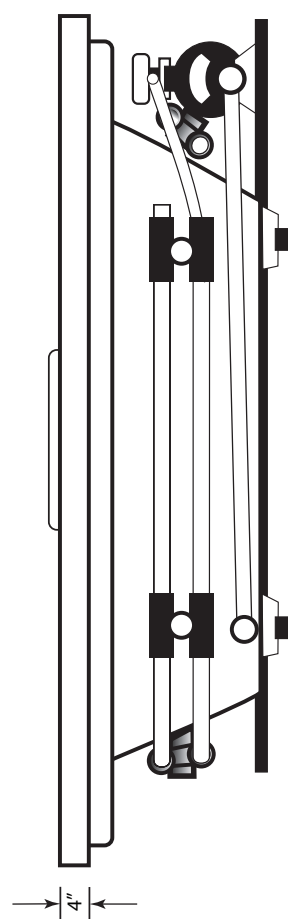

INFINITY 4678IW

S P E C I F I C A T I O N S

• All dimensions are plus or minus 1/4" (Maximum Tolerance)
 • Atlantis Whirlpools reserve the right to make changes without notice.
 • Copyright © All Rights Reserved

DRAWING NOT TO SCALE

MODEL: 4678IW

SIZE: 45" X 78"

EST. BOXED WEIGHT: 180 lbs. (TUB ONLY)

EST. BOXED WEIGHT: 220 lbs. (WHIRLPOOL OR AIR)

EST. BOXED WEIGHT: 245 lbs. (WHIRLPOOL w/AIR)

BOXED SIZE: 50" X 86" X 40"

AVERAGE FILL (gallons): 130

PUMP SIZE: 1.5 HP

BLOWER: 1.0 HP

ELECTRICAL: 110V 20 AMP CIRCUIT

MATERIAL: Acrylic reinforced fiberglass

Standard Colors: White, Bone, Almond,
Biscuit, Sterling Silver, Linen

Standard Features: Air Switch

Jets: 8 Star Jets

Air Controls: 2

Suction Fittings: 1

Air Injectors: 38

Interior Depth	Interior Length Top	Interior Width Top	Interior Length Bottom	Interior Width Bottom
20	60 3/4	27 3/4	58	25

ANSI-Z.124.1
ASME-A.112.19.7