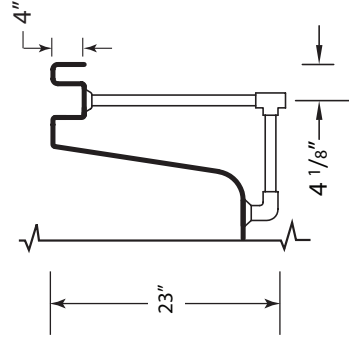

INFINITY 4678IW

S P E C I F I C A T I O N S

• All dimensions are plus or minus 1/4" (Maximum Tolerance)
 • Atlantis Whirlpools reserve the right to make changes without notice.
 • Copyright © All Rights Reserved

DRAWING NOT TO SCALE

MODEL: 4678IW

SIZE: 45" X 78"

EST. BOXED WEIGHT: 180 lbs. (TUB ONLY)

EST. BOXED WEIGHT: 220 lbs. (WHIRLPOOL OR AIR)

EST. BOXED WEIGHT: 245 lbs. (WHIRLPOOL w/AIR)

BOXED SIZE: 50" X 86" X 40"

AVERAGE FILL (gallons): 130

PUMP SIZE: 1.5 HP

BLOWER: 1.0 HP

ELECTRICAL: 110V 20 AMP CIRCUIT

MATERIAL: Acrylic reinforced fiberglass

Standard Colors: White, Bone, Almond,
Biscuit, Sterling Silver, Linen

Standard Features: Air Switch

Jets: 8 Star Jets

Air Controls: 2

Suction Fittings: 1

Air Injectors: 38

Interior Depth	Interior Length Top	Interior Width Top	Interior Length Bottom	Interior Width Bottom
20	60 3/4	27 3/4	58	25

ANSI-Z.124.1
ASME-A.112.19.7