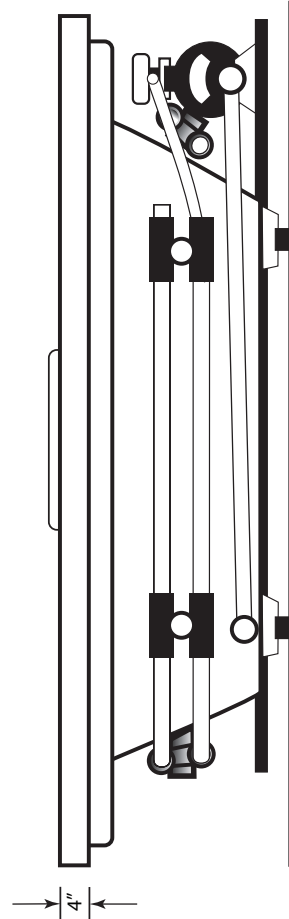

INFINITY 4678IW

S P E C I F I C A T I O N S

• All dimensions are plus or minus 1/4" (Maximum Tolerance)
 • Atlantis Whirlpools reserve the right to make changes without notice.
 • Copyright © All Rights Reserved

DRAWING NOT TO SCALE

MODEL: 4678IW

SIZE: 45" X 78"

EST. BOXED WEIGHT: 180 lbs. (TUB ONLY)

EST. BOXED WEIGHT: 220 lbs. (WHIRLPOOL OR AIR)

EST. BOXED WEIGHT: 245 lbs. (WHIRLPOOL w/AIR)

BOXED SIZE: 50" X 86" X 40"

AVERAGE FILL (gallons): 130

PUMP SIZE: 1.5 HP

BLOWER: 1.0 HP

ELECTRICAL: 110V 20 AMP CIRCUIT

MATERIAL: Acrylic reinforced fiberglass

Standard Colors: White, Bone, Almond,
Biscuit, Sterling Silver, Linen

Standard Features: Air Switch

Jets: 8 Star Jets

Air Controls: 2

Suction Fittings: 1

Air Injectors: 38

Interior Depth	Interior Length Top	Interior Width Top	Interior Length Bottom	Interior Width Bottom
20	60 3/4	27 3/4	58	25

ANSI-Z.124.1
ASME-A.112.19.7