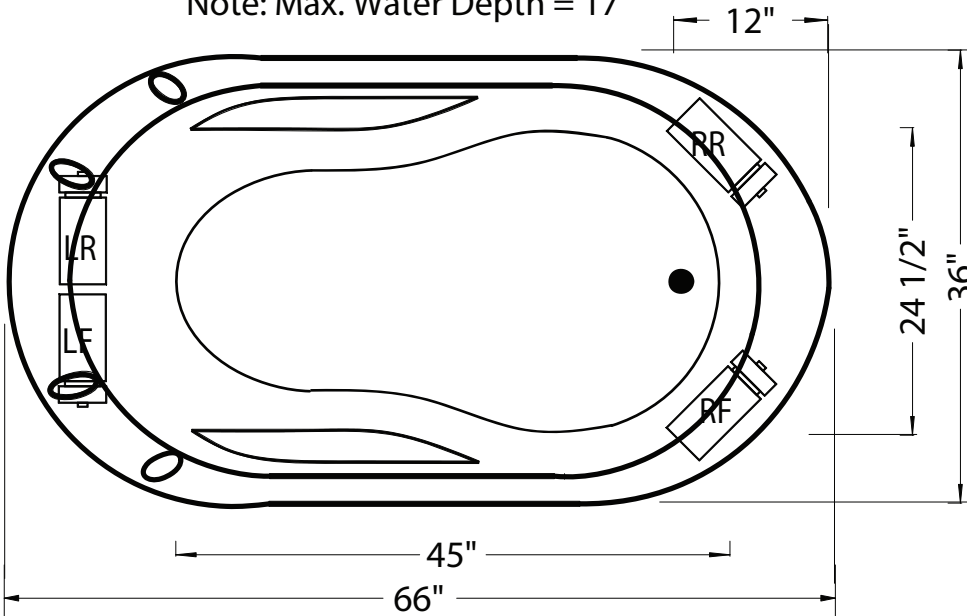

Note: Max. Water Depth = 17"

LF = Left Front Pump Location RF = Right Front Pump Location
 LR = Left Rear Pump Location RR = Right Rear Pump Location

MODEL: CRYSTAL

SIZE: 36" x 66" x 25.25"

AVERAGE FILL (GAL): 55 GALLONS

ELECTRICAL REQUIREMENT: 110V 20 AMP CIRCUIT

WATER JETS (WHIRLPOOL): 4 ADJUSTABLE, 1 PULSATING

WATER JETS (THERAPY WP): 4 ADJUSTABLE, 6 SPINNING MICROJET

AIR JETS (AIR BATH): 24 AIR INJECTOR JETS

INSULATION: R-15 SPRAY FOAM (OPTIONAL ON SOAKER)

INLINE HEATER: OPTIONAL 110V (N/A ON AIR BATH)

LIGHTING SYSTEM: OPTIONAL LED SPA LIGHT

NOTES:

Also available: Whirlpool/Air combo, Therapy/Air combo, Whirlpool/Turbo Air combo, Therapy/Turbo Air combo

Whirlpool and Therapy Whirlpool adds 1.5" to overall height

Air Bath, and combination Whirlpool/Air adds 3" to overall height

Inline heater requires additional 20 Amp 110v GFCI circuit

Deck cutout dimensions should be 2" smaller than tub dimensions

Controls will be surface mounted near the desired pump location